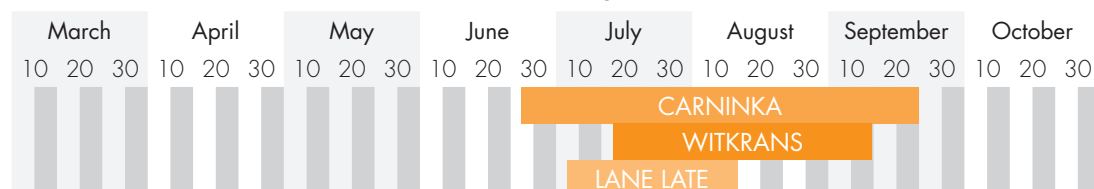

RIPENING CALENDAR (Southern Hemisphere)

*SEE STATUS DESCRIPTIONS AT WWW.CITROGOLD.CO.ZA

Citrogold (Pty) Ltd. PO Box 12369, Die Boord, 7613, Stellenbosch, South Africa Tel: +27 21 880 0650 Fax: +27 21 880 0986 E-mail: info@citrogold.co.za www.citrogold.co.za